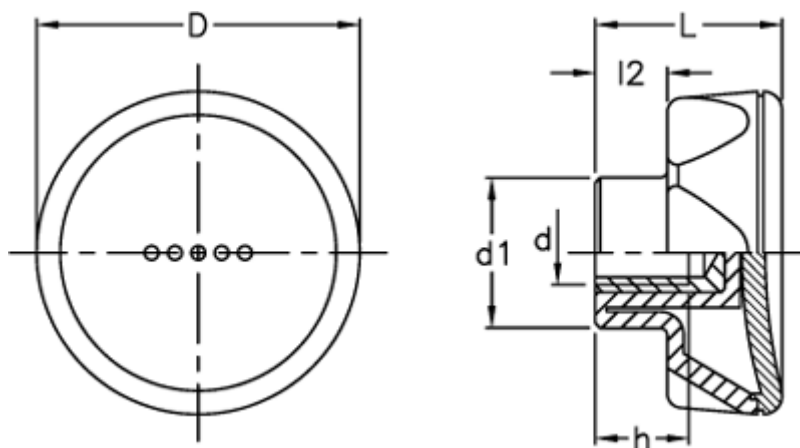

Article number: 23052212262

Description: E+G Lobe knob
ELK.45-B M8-C2 orange centre cap

Measures

| | |
|------|--------|
| D | = 45 |
| d1 | = 21.0 |
| d 6H | = M8 |
| h | = 13 |
| L | = 26 |
| l2 | = 10 |